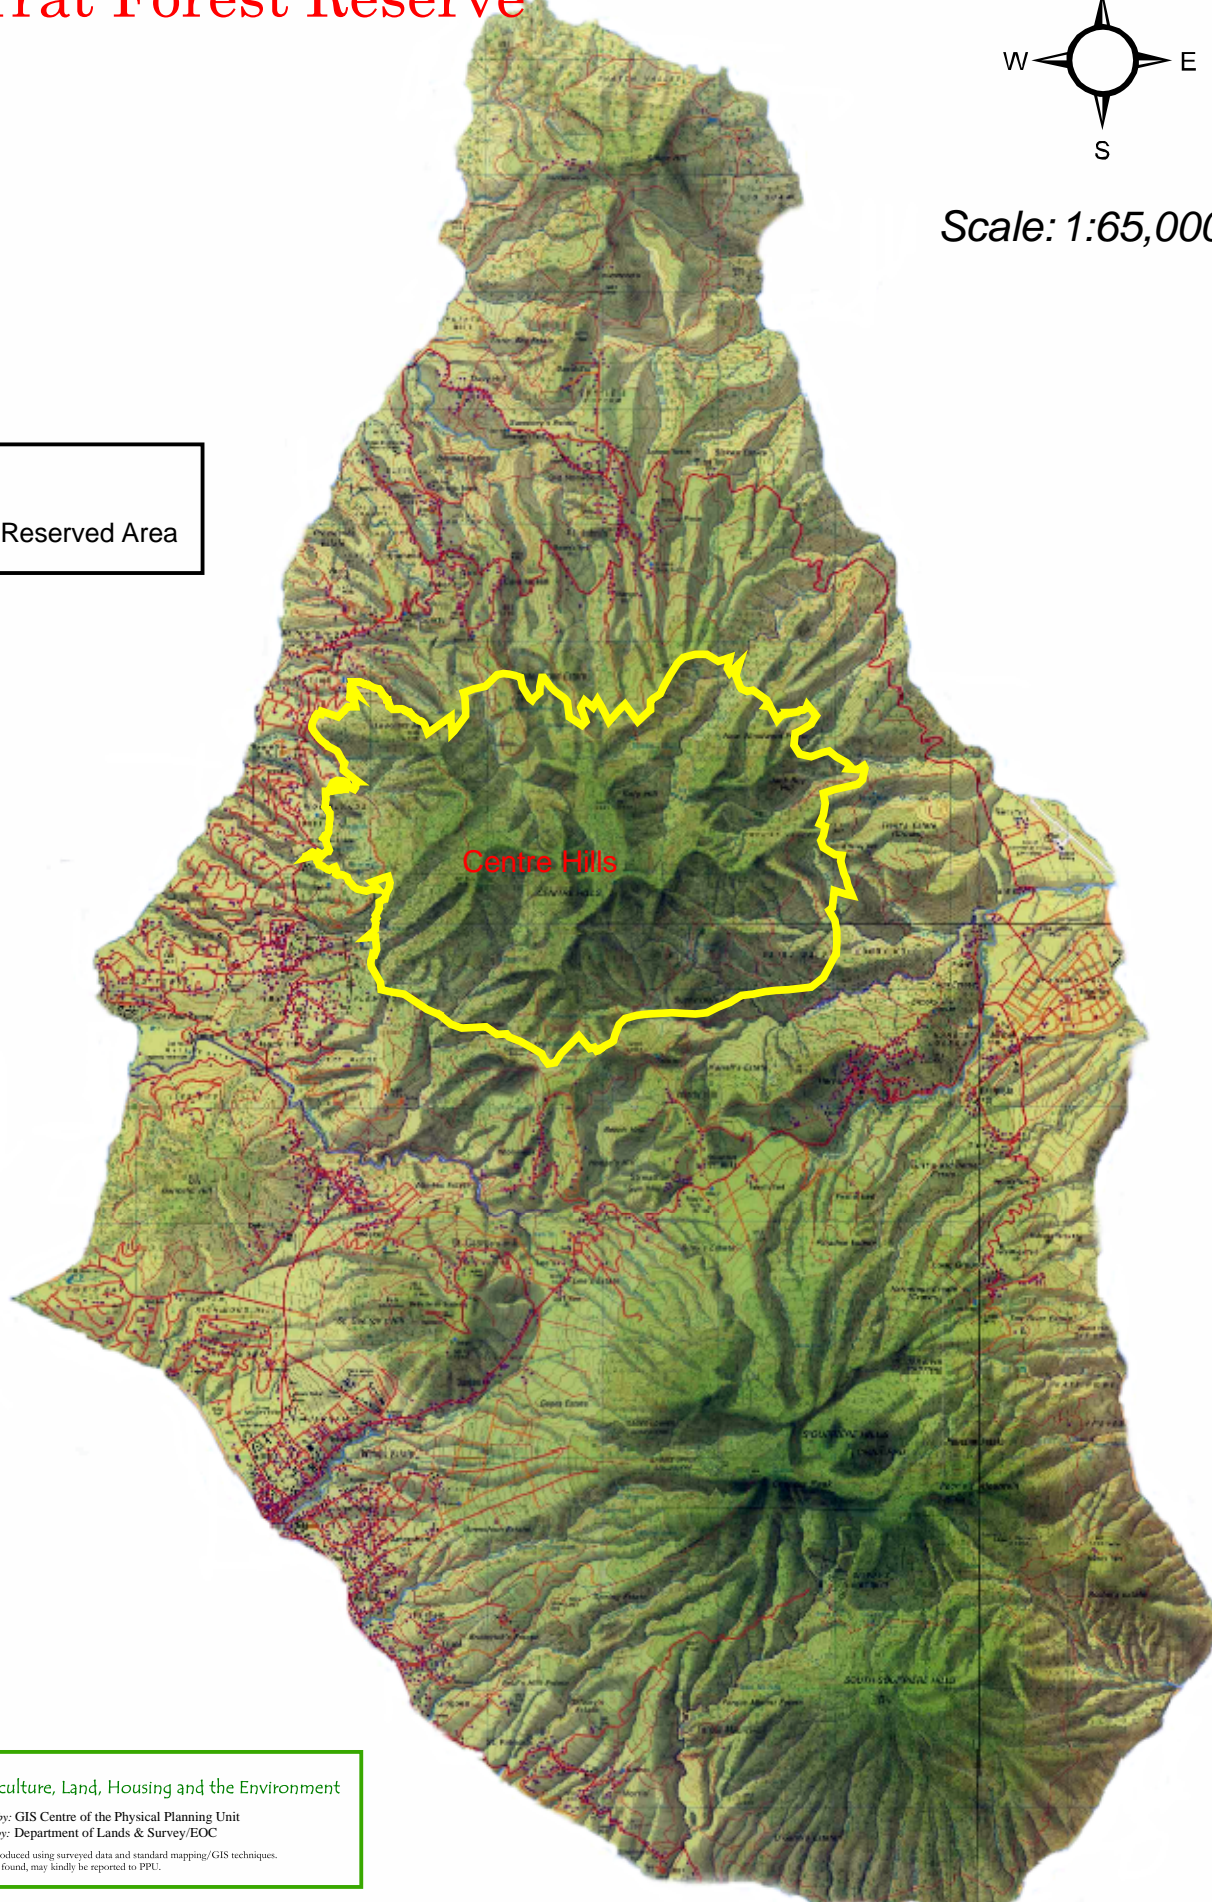

Montserrat Forest Reserve

Scale: 1:65,000

Legend

Forest Reserved Area

Ministry of Agriculture, Land, Housing and the Environment

Map produced by: GIS Centre of the Physical Planning Unit

From the data provided by: Department of Lands & Survey/EOC

Existing Centre Hills Forest Boundary